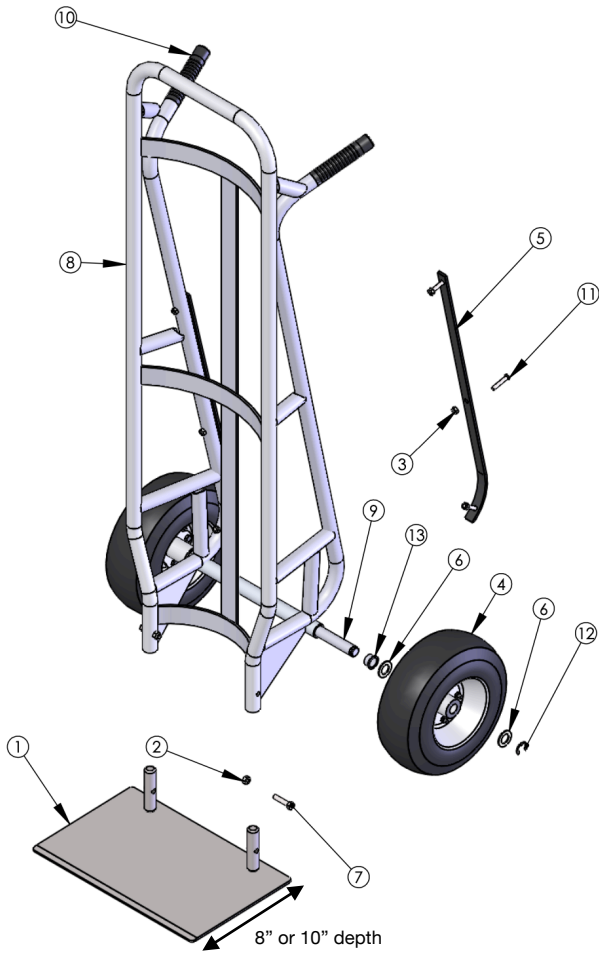

**Watertown Draft Trailers**  
 419 Humboldt Street  
 Watertown WI 53094  
 920-261-9333  
 sales@watertowndrafttrailers.com  
 watertowndrafttrailers.com

Ezy-Rol's Curved Back Beverage Hand Trucks feature a tapered frame and curved back bands for convenient cylinder handling. Constructed of lightweight aluminum tubing and form-fitted joints, this hand truck is built to last through years of rugged use. Standard twin handles for easy operator handling. Rolls smoothly on premium pneumatic tires and offers a heavy duty 16"W x 8"D steel shoe. 600-lb load capacity.

Ezy-Rol Hand Carts		2/22/24
HAND CARTS	PRICE	
#3887 with 8" bottom blade	\$ 415.00	Bottom blade is 8" x 16"
#3888 with 10" bottom blade	\$ 425.00	Bottom blade is 10" x 16"
<b>\$10 discount on quantity of 5 or more</b>		

**Additional information**

<b>Color</b>	<i>Silver</i>
<b>Material</b>	<i>Aluminum</i>
<b>Load Capacity</b>	<i>600 lbs</i>
<b>Paint Type</b>	<i>N/A</i>
<b>Tire Qty</b>	<i>Two</i>
<b>Tire Size</b>	<i>10 x 3.5 in.</i>
<b>Tire Style</b>	<i>Pneumatic</i>
<b>Product Weight</b>	<i>32.00</i>
<b>Product Depth</b>	<i>20.50</i>
<b>Product Height</b>	<i>51.00</i>
<b>Product Length</b>	<i>9.00</i>
<b>Product Width</b>	<i>20.50</i>
<b>Frame Material</b>	<i>Aluminum Frame</i>
<b>Fenders</b>	<i>No Fenders</i>
<b>Shoe Size</b>	<i>8 x 16 in.</i>

Part #	Ezy-Rol Hand Carts Replacement Parts		
1	8" bottom blade	\$ 110.00	
1	10" Bottom Blade	\$ 120.00	
4	10" x 3.5 Pneumatic tire & wheel assembly	\$ 85.00	
	Wheel bearings (each)	\$ 6.00	
	Inner Tube	\$ 20.00	
9	3/4" Axle	\$ 40.00	
13	Flanged Bushing	\$ 24.00	
6	SPACERS 2-SIZES (each) .014 thickness .018 thickness	\$ 1.50	
12	E Ring	\$ 3.00	
5	Skid Guard	\$ 20.00	
3 & 11	Set of 3 Bolts & keep nut for skid rail guard	\$ 5.00	
10	Smooth handle grips (each)	\$ 5.00	
10	Ribbed handle grips (each)	\$ 5.00	
<b>*All price subject to change with notice</b>			